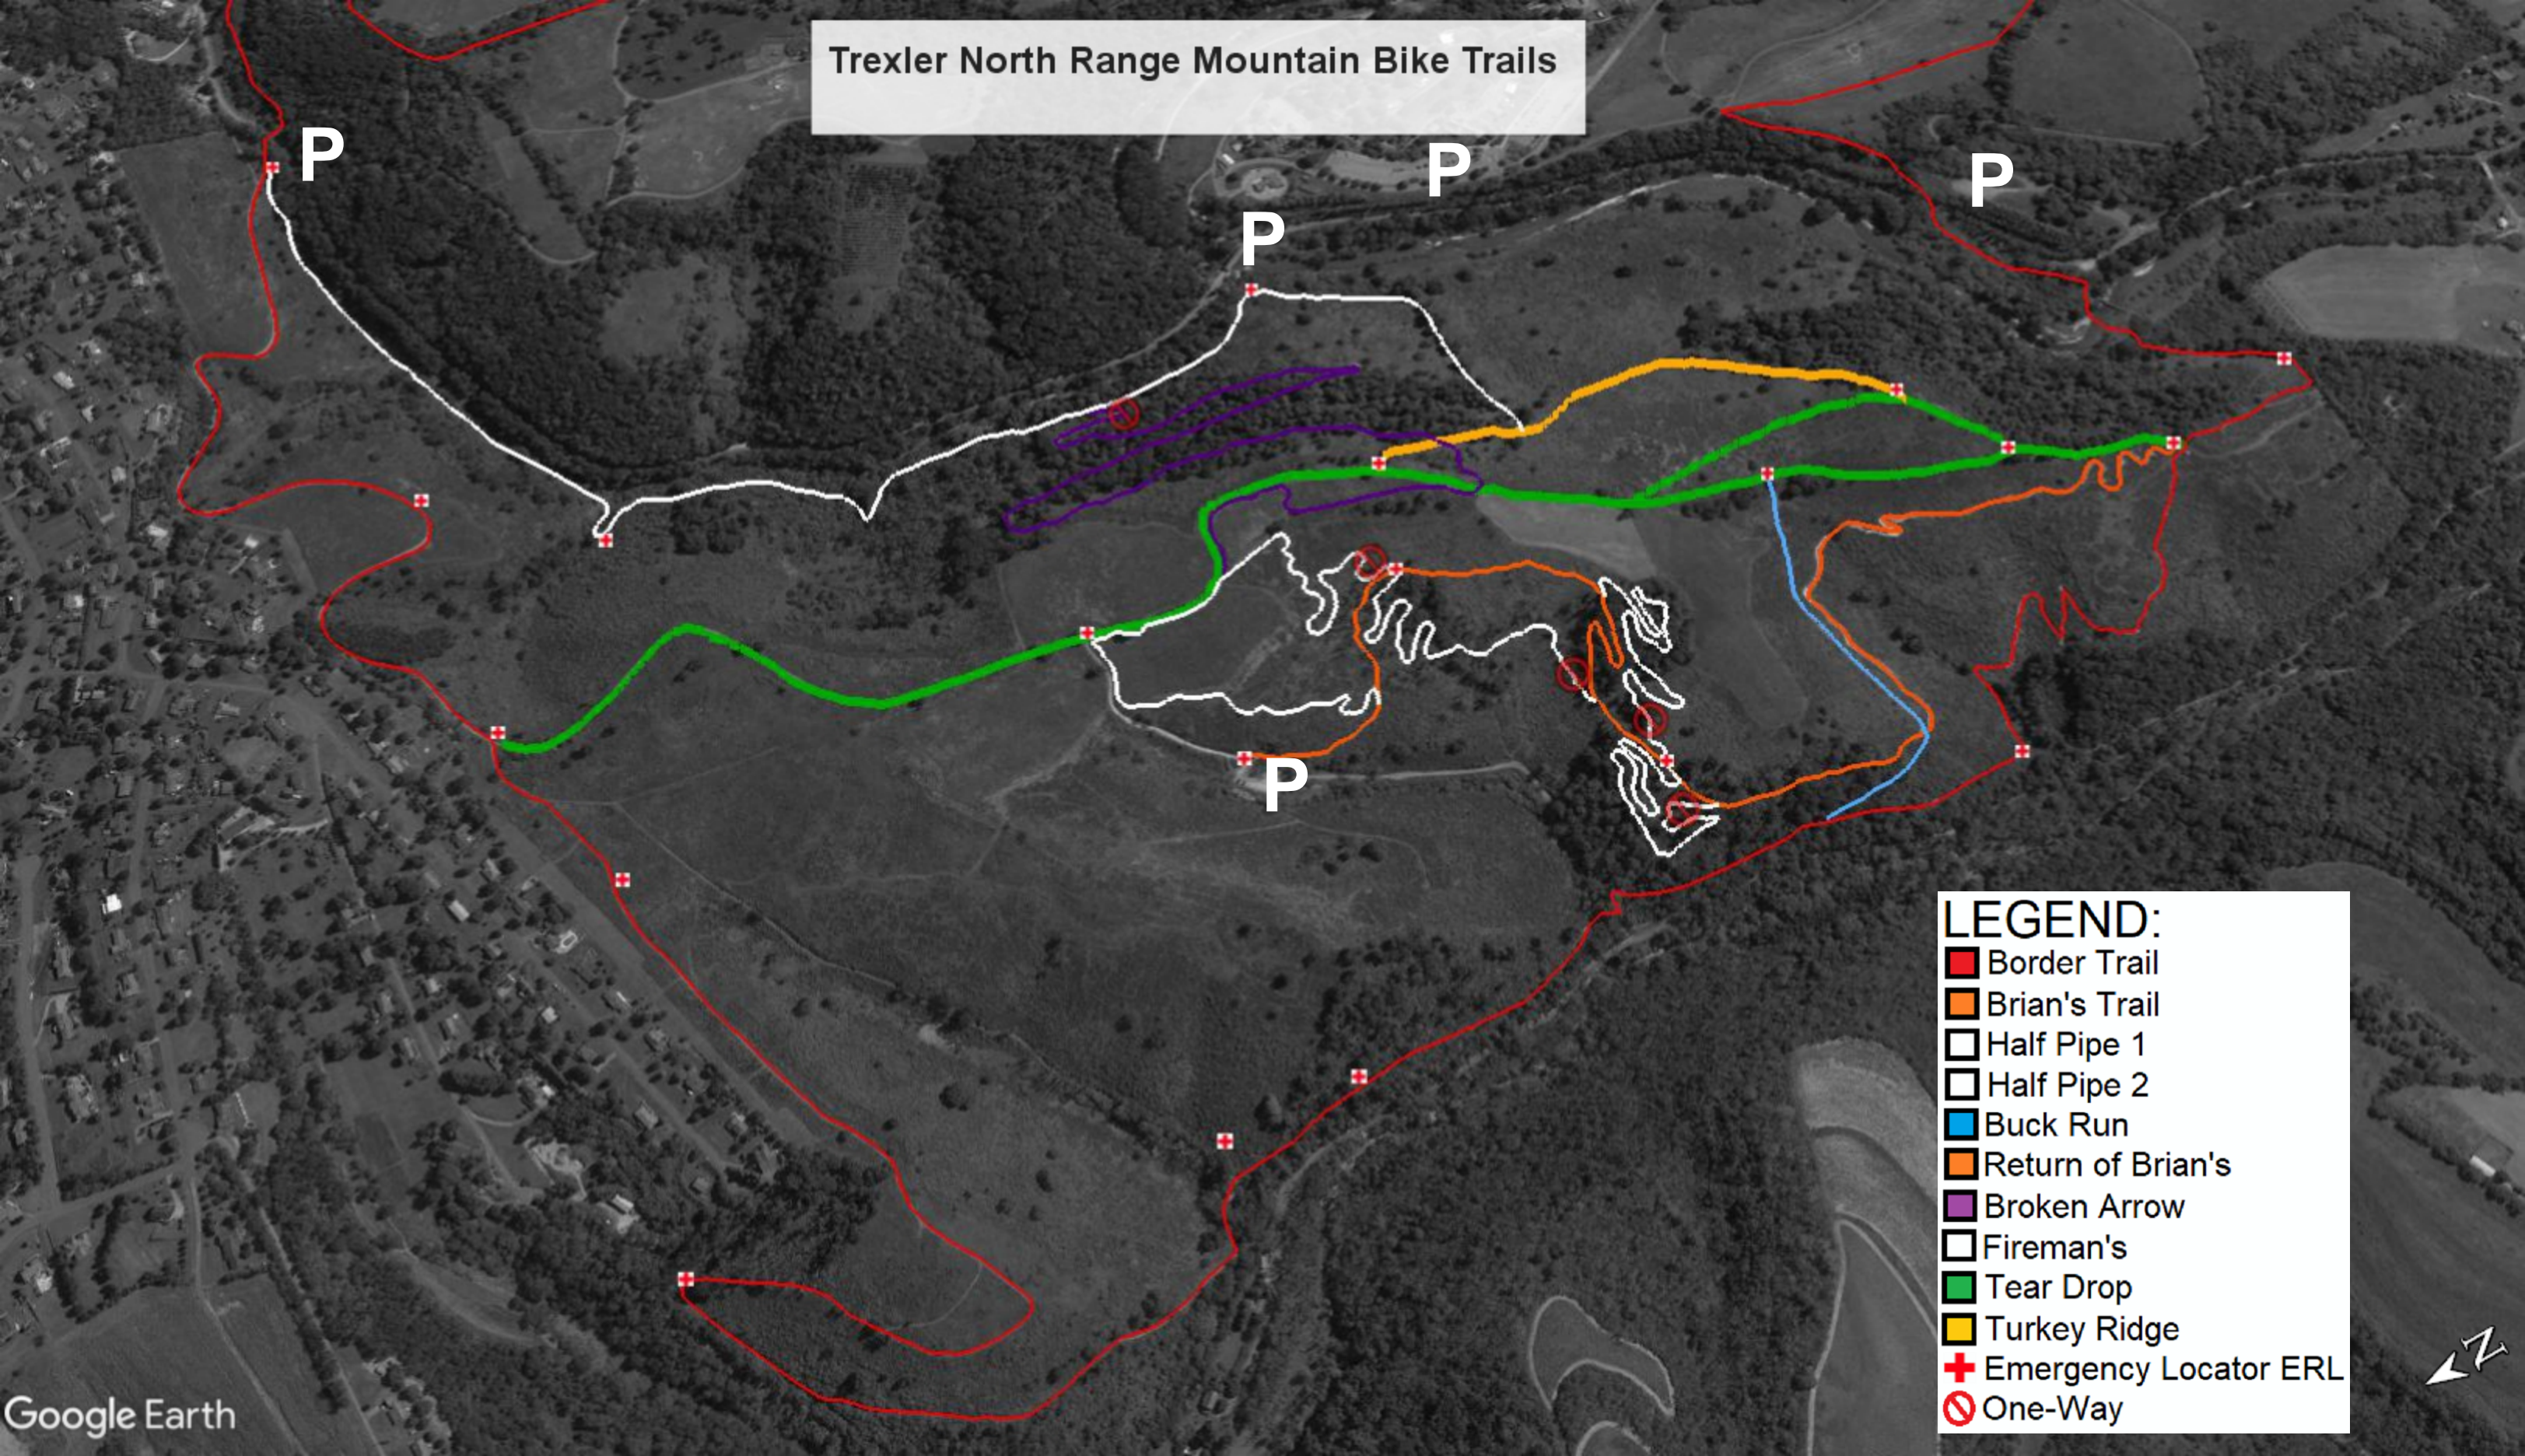

Trexler North Range Mountain Bike Trails

LEGEND:

- Border Trail
- Brian's Trail
- Half Pipe 1
- Half Pipe 2
- Buck Run
- Return of Brian's
- Broken Arrow
- Fireman's
- Tear Drop
- Turkey Ridge
- Emergency Locator ERL
- One-Way